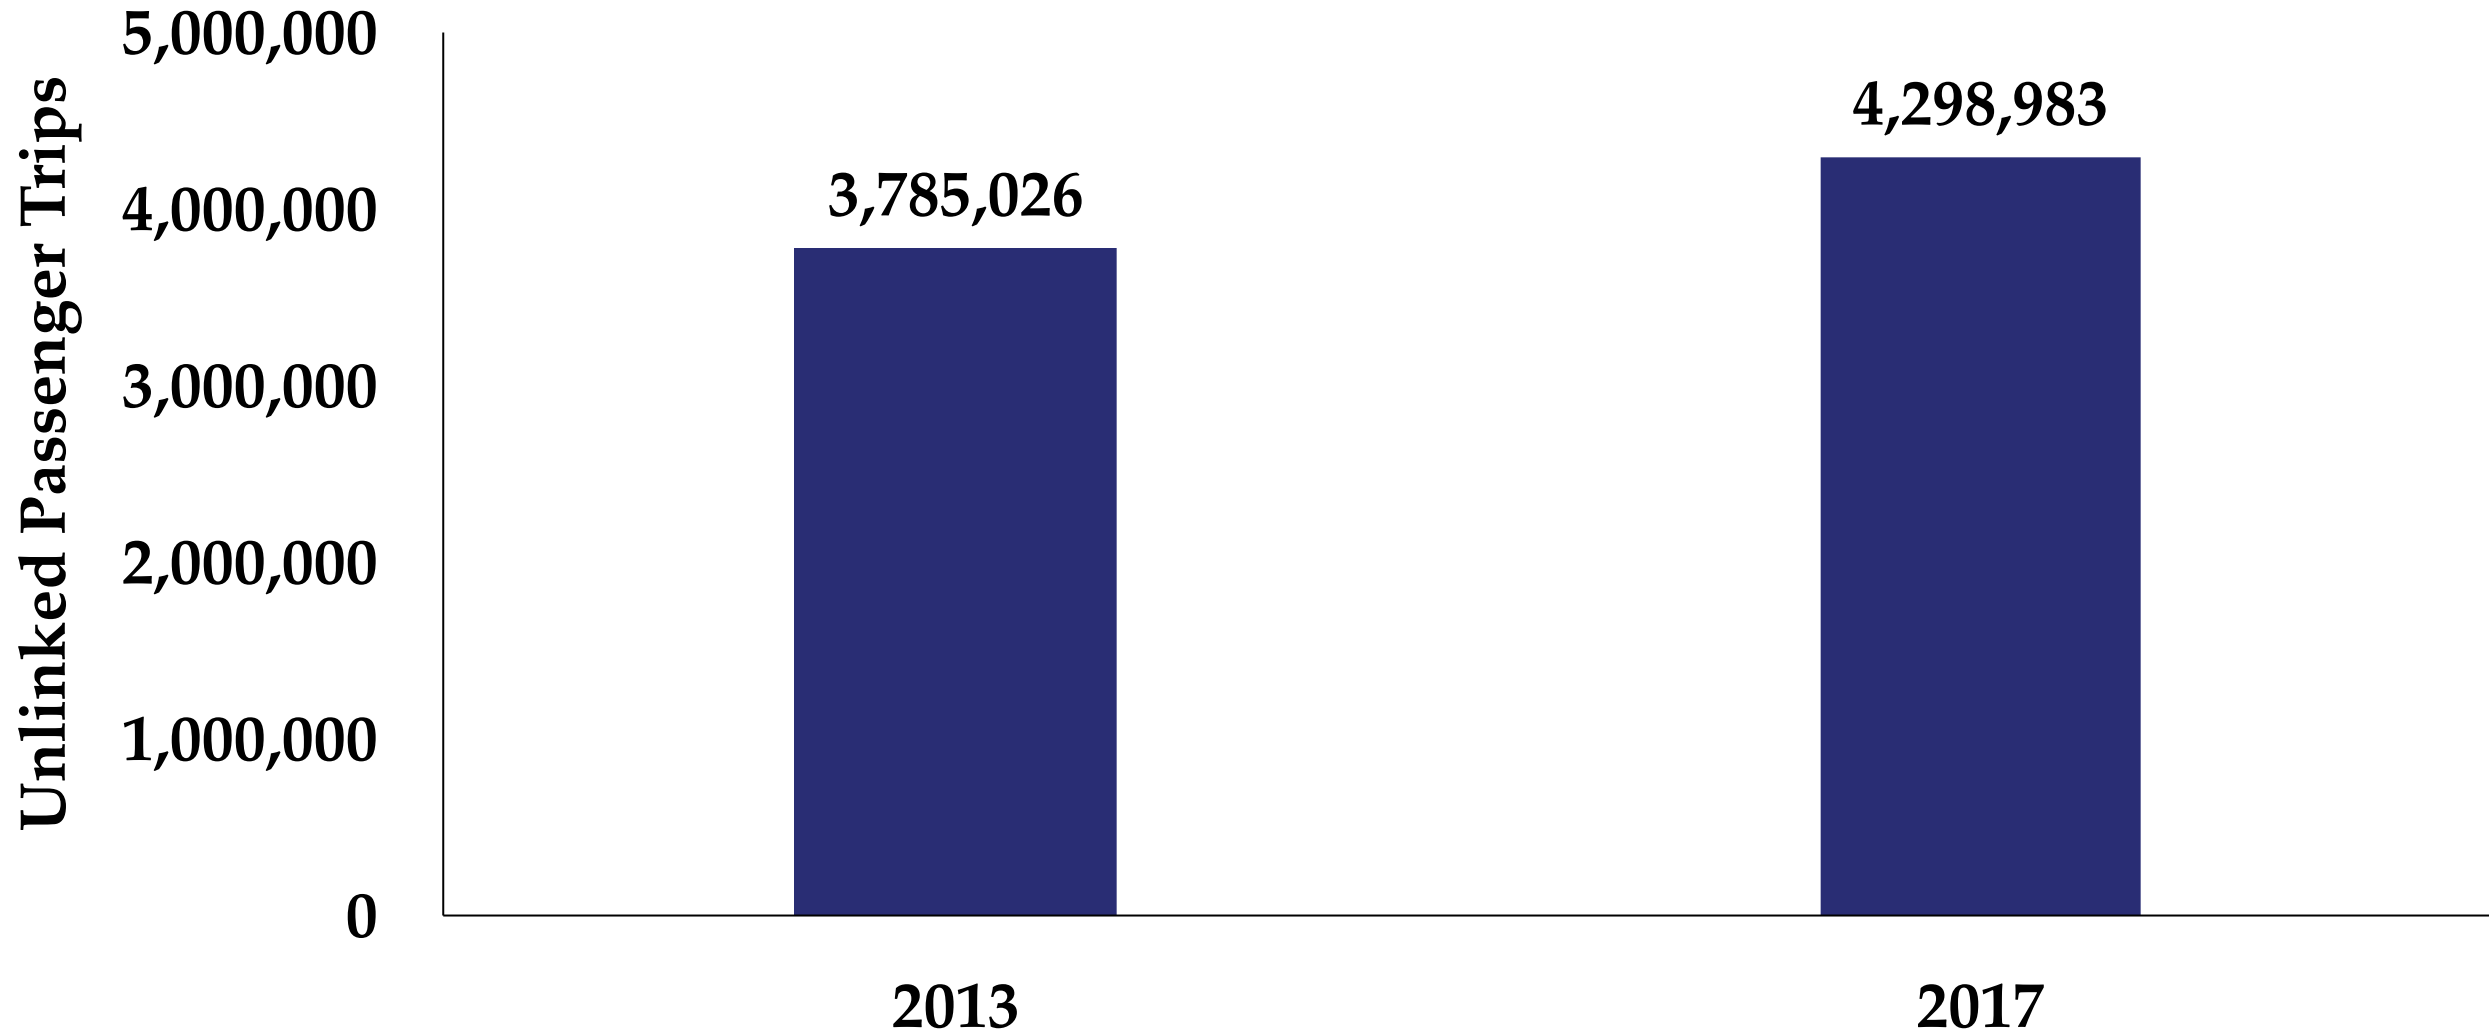

COUNTER TO NATIONAL TREND

■ National Trend ■ PACTS Trend

TRANSIT RIDERSHIP IS INCREASING

TRANSIT RIDERSHIP BY AGENCY

TRUE. COUNTER TO NATIONAL TREND

LAKES REGION EXPLORER RIDERSHIP IS INCREASING