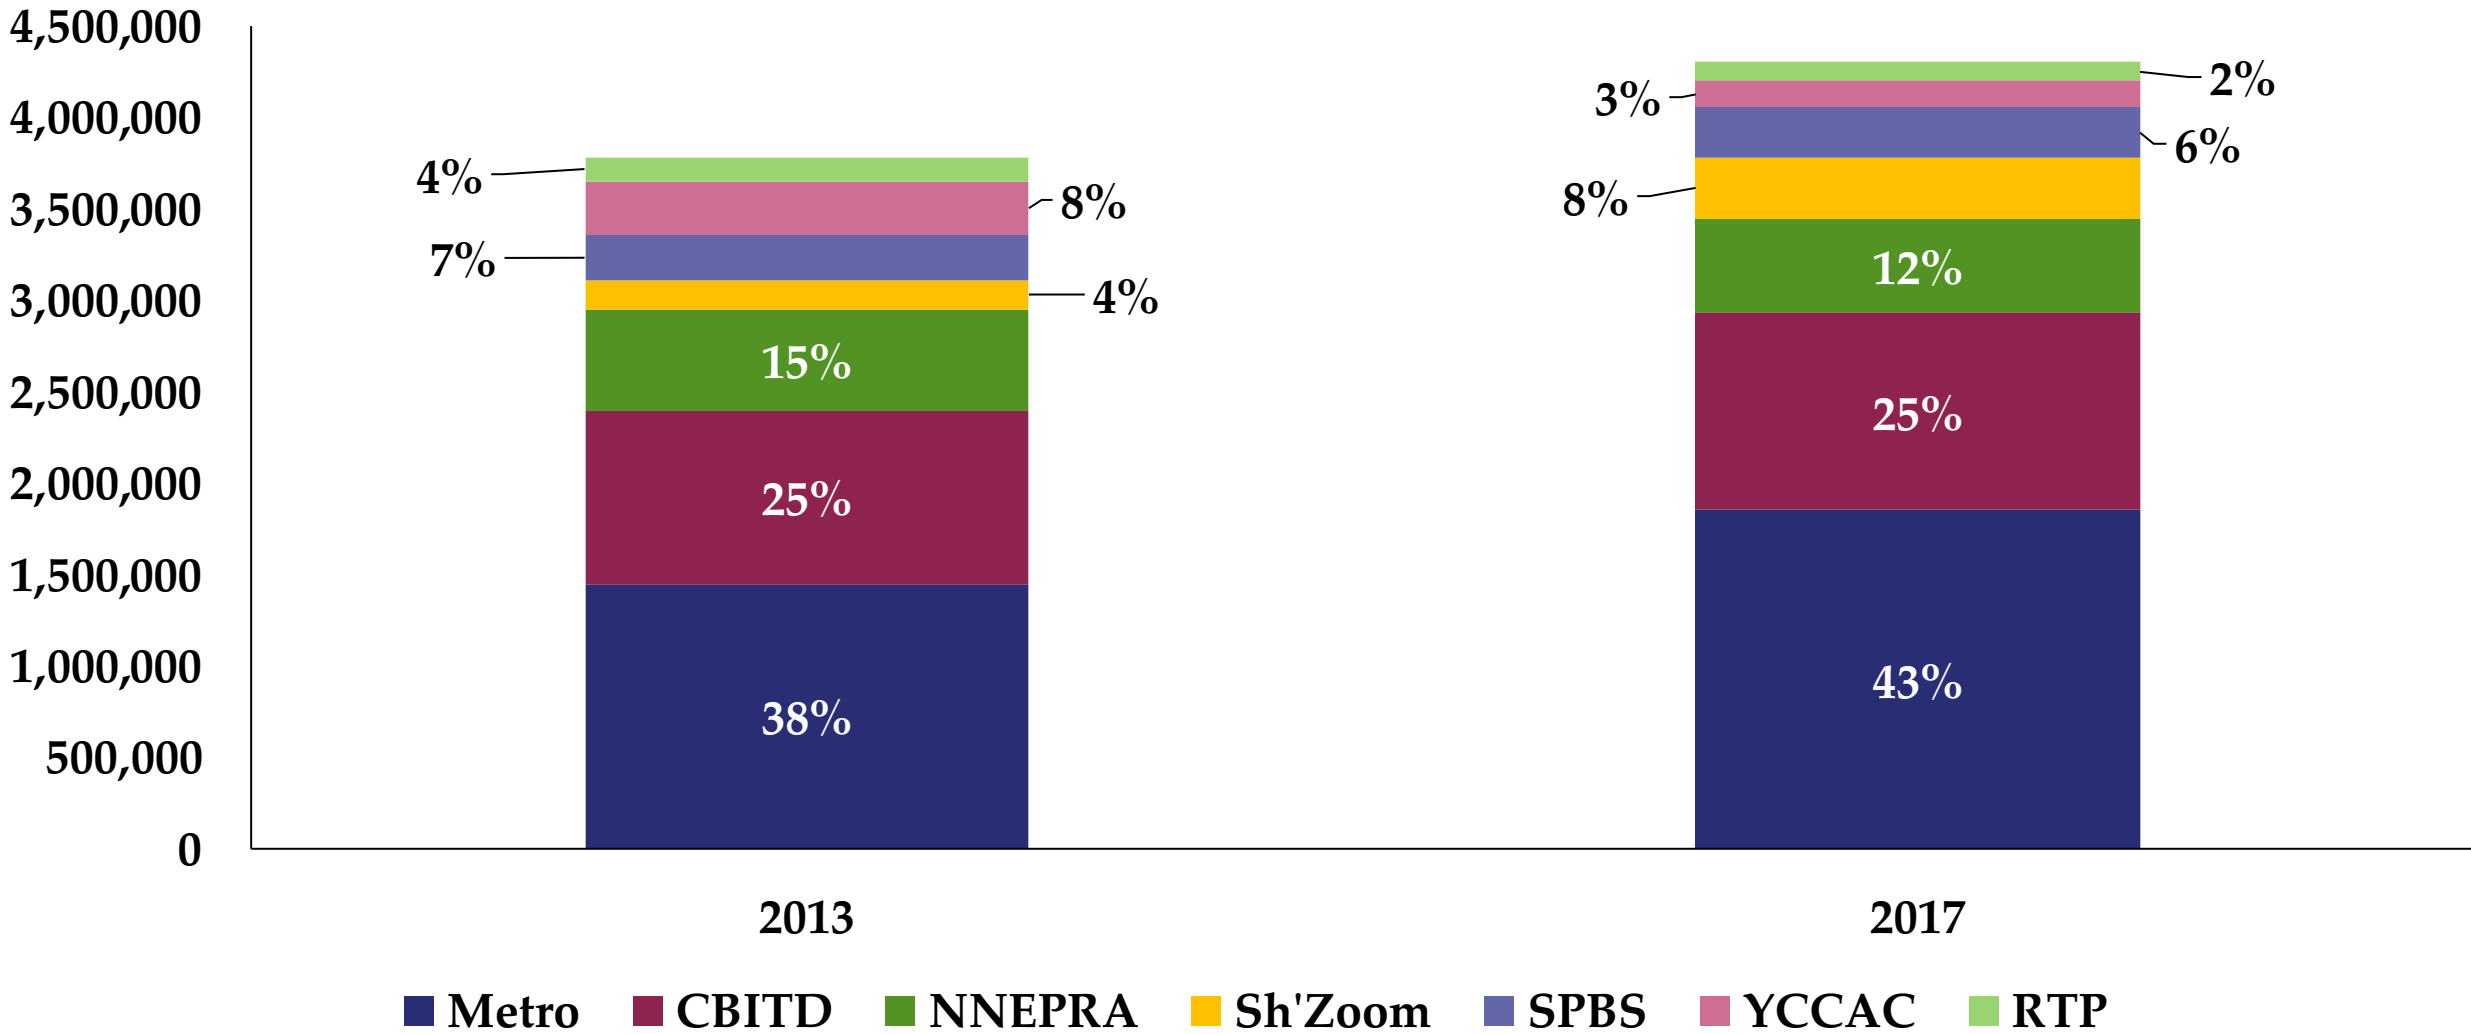

COUNTER TO NATIONAL TREND

■ National Trend ■ PACTS Trend

TRANSIT RIDERSHIP IS INCREASING

TRANSIT RIDERSHIP BY AGENCY

TRUE. COUNTER TO NATIONAL TREND

LAKES REGION EXPLORER RIDERSHIP IS INCREASING